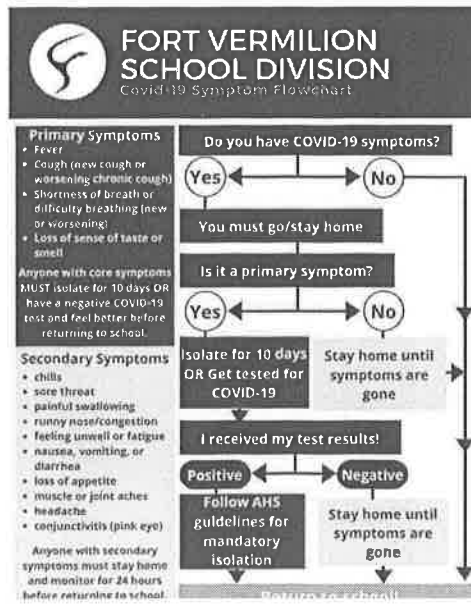

January 2021

Rocky Lane School (780) 927-3297

REMINDER:
We are a **NUT & PEANUT FREE SCHOOL**, please remember to keep all snacks nut/peanut free!

Sunday	Monday	Tuesday	Wednesday	Thursday	Friday	Saturday
					1	2
3	4	5	6	7	8	9
No School for Christmas Break						
10	11	12	13	14	15	16
			Kindergarten			
17	18	19	20	21	22	23
	Firefly Grades 7/8/9		Firefly grades 10/11	Firefly grade 12	Pajama Day Kindergarten	
24/31	25	26	27	28	29	30
	Kindergarten	Last Day of Quad 2 	Kindergarten		PD Day No School	

Jan. 4-8	Mon	Tues	Wed	Thurs	Fri
LUNCH			No School		
Jan. 11-15					
LUNCH	Soup with a bun	Spaghetti	Nuggets and spuds	Chicken and Rice	Pizza
Jan. 18-22	Mon	Tues	Wed	Thurs	Fri
LUNCH	Chicken Noodle Soup	Smokies and perogies	Cheese-burgers	Ham and cheese sandwich	Lasagna
Jan. 25-29	Mon	Tues	Wed	Thurs	Fri
LUNCH	Fish and Fries	Roast Beef Sandwich	Chicken Burger	Pizza	PD DAY NO SCHOOL

*Please NOTE: Menu may be subject to change depending on availability.

Please visit our Facebook page or the FVSD website for updates to COVID-19 guidelines